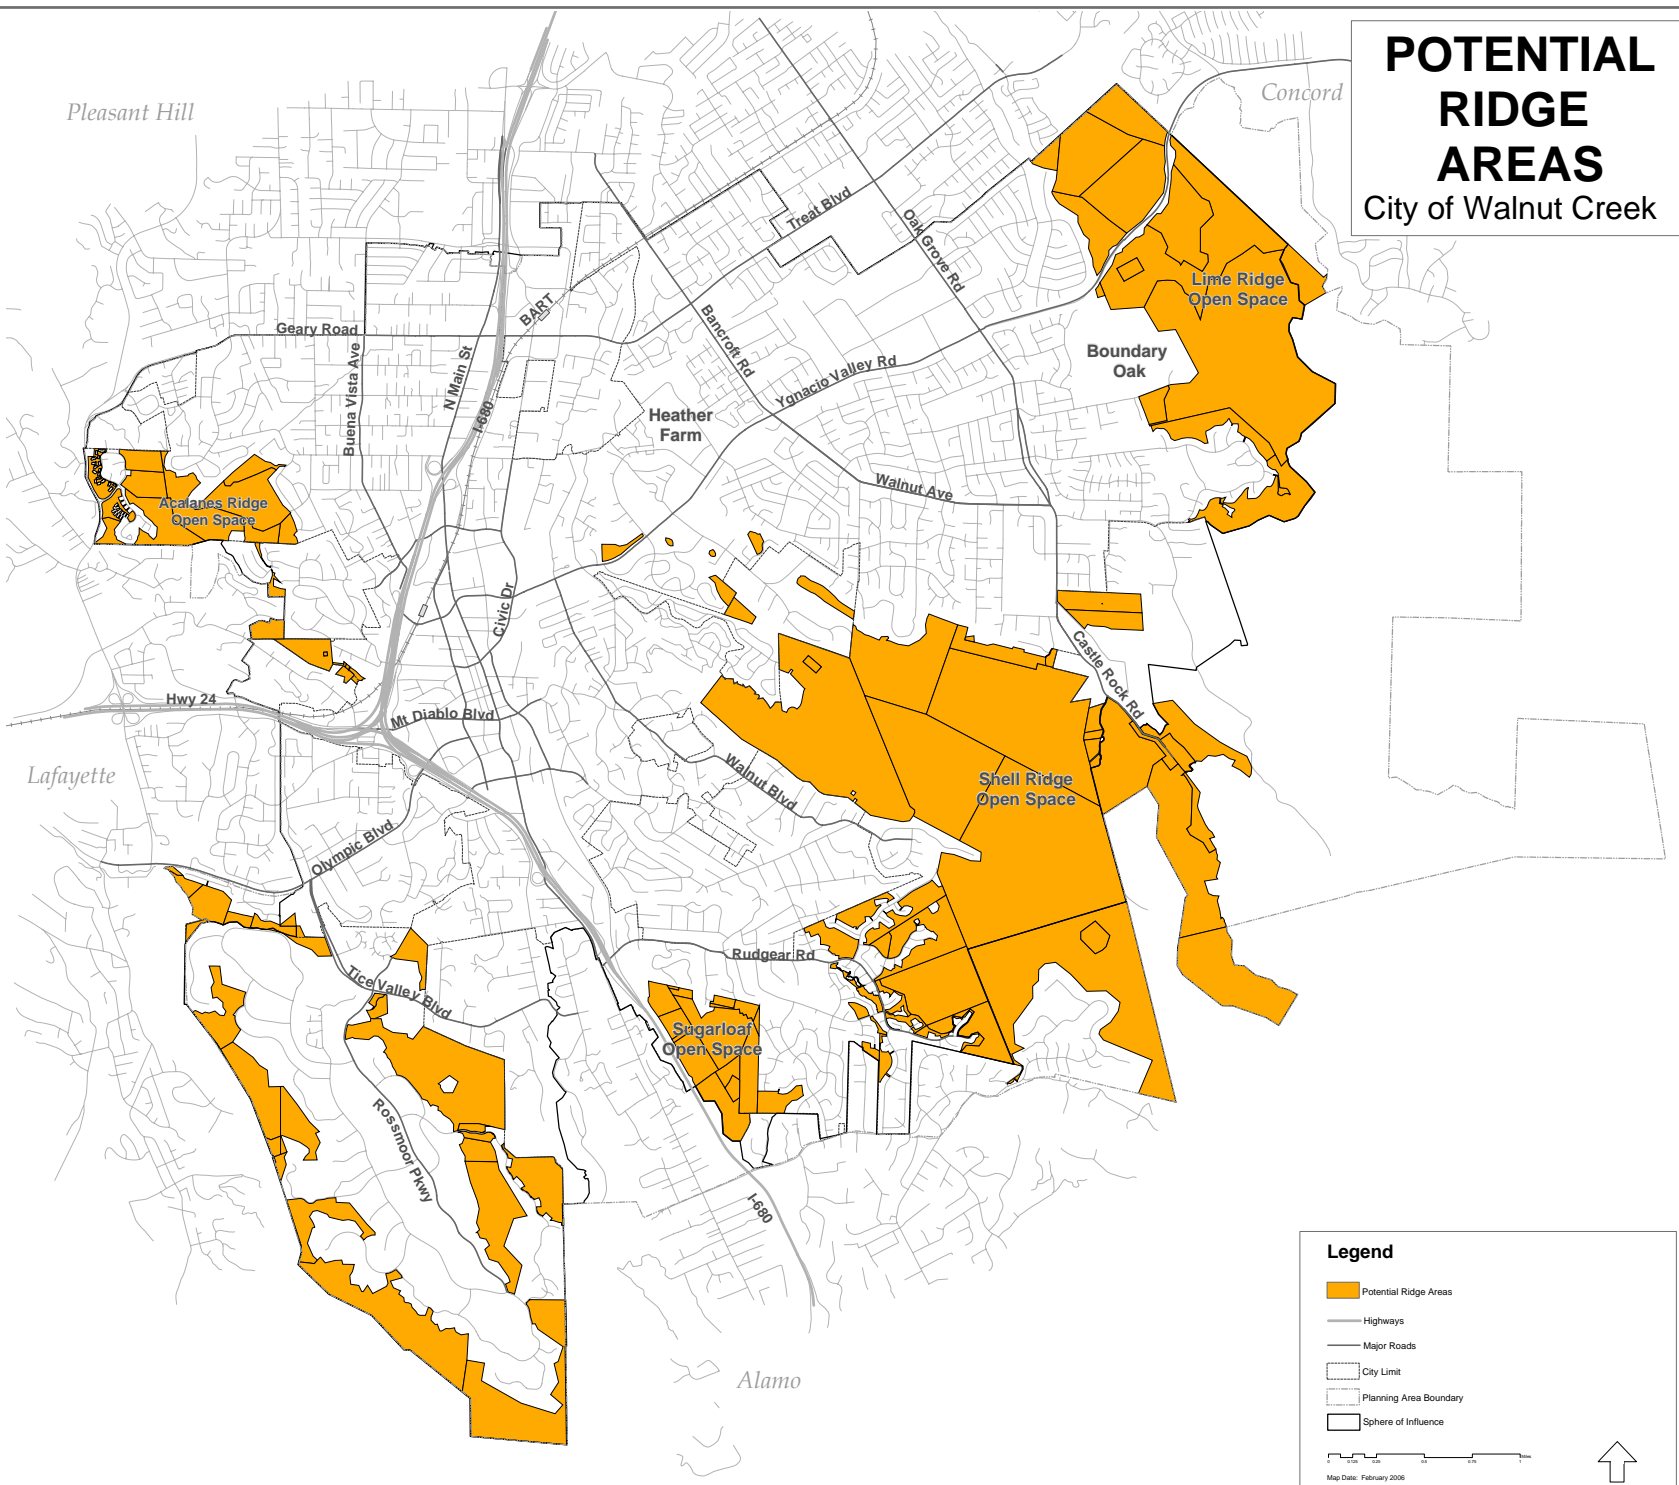

POTENTIAL RIDGE AREAS

City of Walnut Creek

Legend

- Potential Ridge Areas
- Highways
- Major Roads
- City Limit
- Planning Area Boundary
- Sphere of Influence

Map Date: February 2006