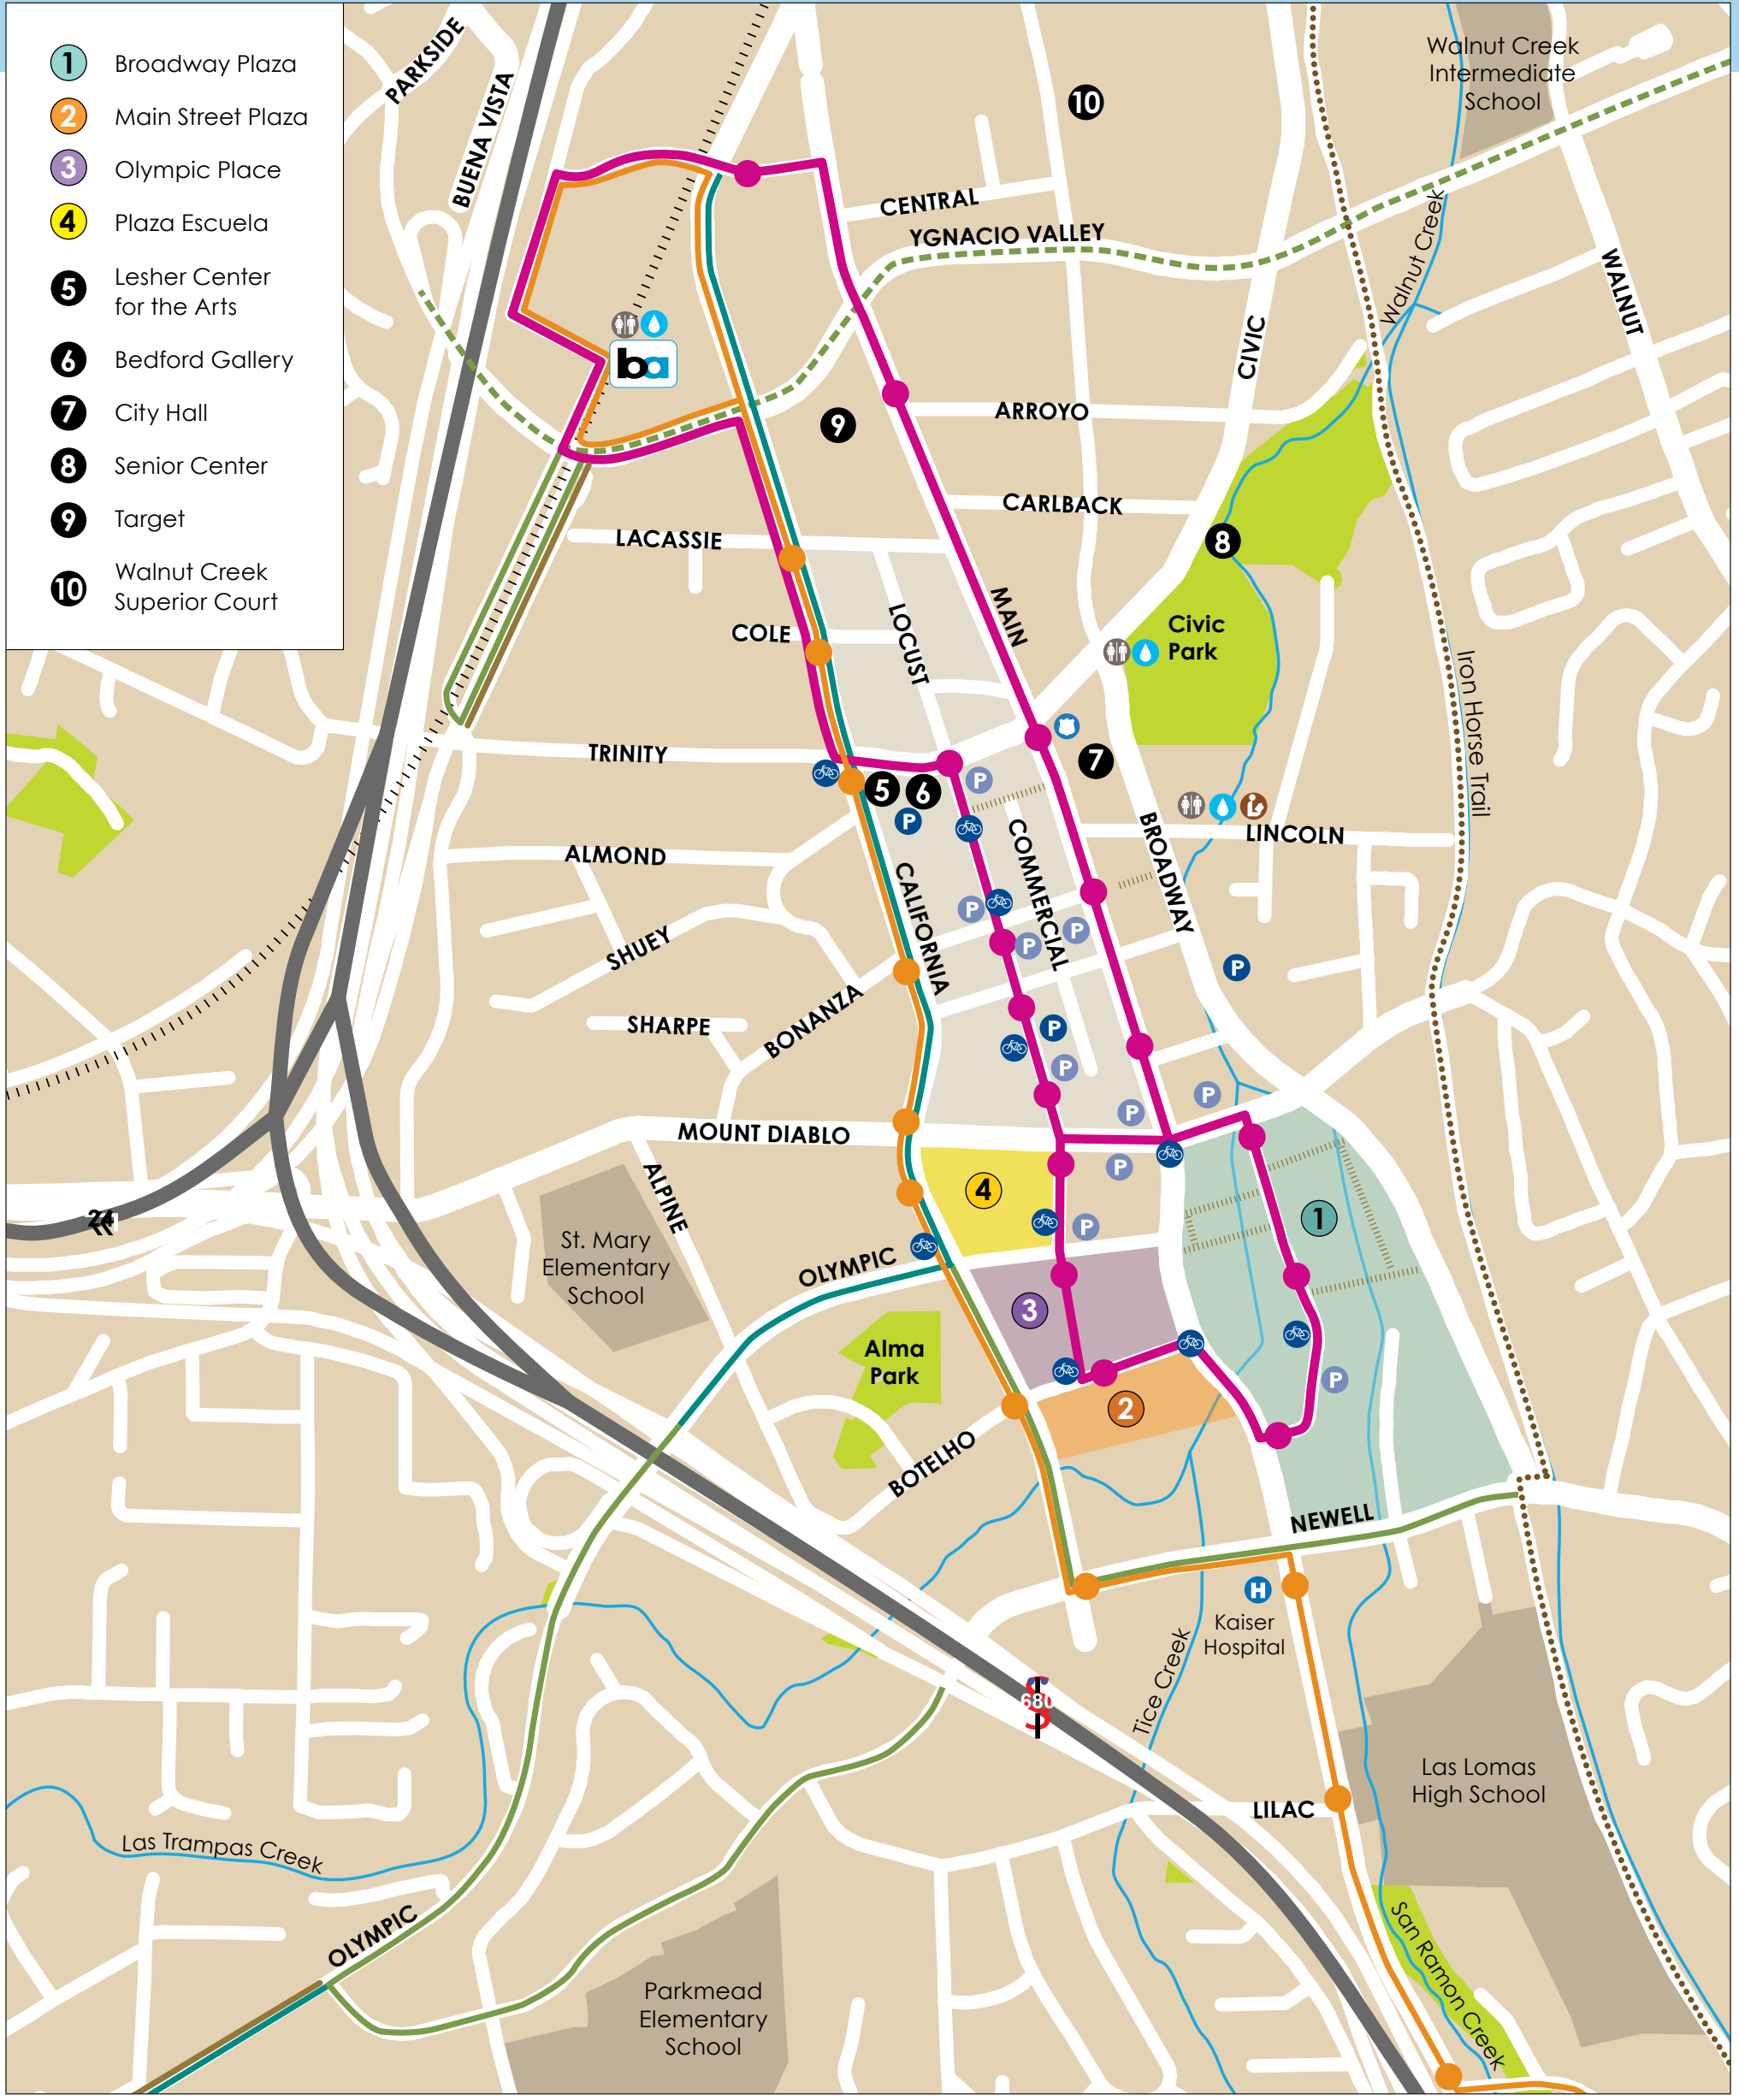

Free Ride Trolley

The City of Walnut Creek supports a number of free transportation options for residents and visitors including the **Route 4** Downtown Trolley, and the **Route 5** Shuttle. The Free Downtown Trolley operates 7 days a week from the Walnut Creek BART Station to various downtown destinations. The Route 5 Shuttle operates from the Walnut Creek BART Station to Creekside Drive Monday through Friday.

Route 4

Weekdays

Leave BART Walnut Creek	Arrive Fountain Broadway Plaza	Leave Fountain Broadway Plaza	Arrive BART Walnut Creek
7:10	7:23	7:30	7:46
7:55	8:08	8:15	8:31
8:25	8:38	8:45	9:01
8:40	8:53	9:00	9:16
8:55	9:08	9:15	9:31
9:10	9:23	9:30	9:46
9:25	9:38	9:45	10:01
9:40	9:53	10:00	10:16
9:55	10:08	10:15	10:31
10:10	10:23	10:30	10:46
10:25	10:38	10:45	11:01
10:40	10:53	11:00	11:16
10:55	11:08	11:15	11:31
11:10	11:23	11:30	11:46
11:25	11:38	11:45	12:01
11:40	11:53	12:00	12:16
11:55	12:08	12:15	12:31
12:10	12:23	12:30	12:46
12:25	12:38	12:45	1:01
12:40	12:53	1:00	1:16
12:55	1:08	1:15	1:31
1:10	1:23	1:30	1:46
1:25	1:38	1:45	2:01
1:40	1:53	2:00	2:17
1:55	2:08	2:15	2:32
2:10	2:24	2:30	2:47
2:25	2:39	2:45	3:02
2:40	2:54	3:00	3:17
2:55	3:09	3:15	3:32
3:10	3:24	3:30	3:47
3:25	3:39	3:45	4:02
3:40	3:54	4:00	4:17
3:55	4:09	4:15	4:32
4:10	4:24	4:30	4:47
4:25	4:39	4:45	5:02
4:40	4:54	5:00	5:17
4:55	5:09	5:15	5:32
5:10	5:24	5:30	5:47
5:25	5:39	5:45	6:02
5:40	5:54	6:00	6:17
5:55	6:09	6:15	6:32
6:10	6:24	6:30	6:47
6:25	6:39	6:45	7:02
6:40	6:54	7:00	7:17
6:55	7:09	7:15	7:32
7:25	7:38	7:40	7:56
8:00	8:13	8:15	8:31
8:40	8:53	8:55	9:11
9:15	9:28	9:30	9:46

EXPLORE DOWNTOWN WALNUT CREEK!

- 1 Broadway Plaza
- 2 Main Street Plaza
- 3 Olympic Place
- 4 Plaza Escuela
- 5 Lesher Center for the Arts
- 6 Bedford Gallery
- 7 City Hall
- 8 Senior Center
- 9 Target
- 10 Walnut Creek Superior Court