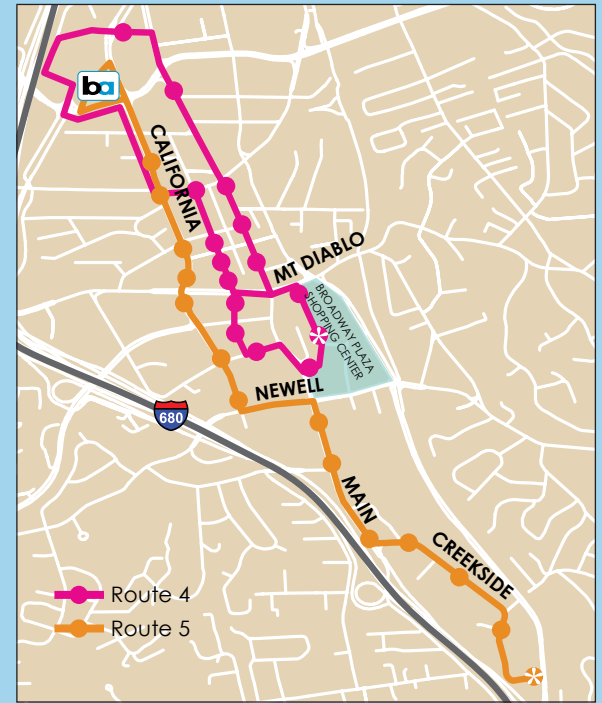

Route 5

Weekdays

Leave BART Walnut Creek	Arrive Creekside	Leave Creekside	Arrive BART Walnut Creek
6:28	6:43	6:43	6:58
6:48	7:03	7:03	7:18
7:08	7:23	7:23	7:38
7:28	7:43	7:43	7:58
7:48	8:03	8:03	8:18
8:08	8:23	8:23	8:38
8:28	8:43	8:43	8:58
9:08	9:23	9:23	9:38
9:53	10:08	10:08	10:23
10:38	10:53	10:53	11:08
11:23	11:38	11:38	11:53
12:08	12:23	12:23	12:38

Note: PM times in **BOLD**.

Leave BART Walnut Creek	Arrive Creekside	Leave Creekside	Arrive BART Walnut Creek
12:53	1:08	1:08	1:23
1:38	1:53	1:53	2:08
2:23	2:38	2:38	2:53
3:08	3:23	3:23	3:38
3:28	3:43	3:43	3:58
3:48	4:03	4:03	4:18
4:08	4:23	4:23	4:38
4:28	4:43	4:43	4:58
4:48	5:03	5:03	5:18
5:08	5:23	5:23	5:38
5:28	5:43	5:43	5:58
5:48	6:03	6:03	6:18
6:08	6:23	6:23	6:38
6:28	6:43	6:43	6:58

Schematic Map

See other side for detailed map

Keep In Touch

- Facebook www.facebook.com/cityofwalnutcreek
- Twitter www.twitter.com/WalnutCreekGov
- Flickr www.flickr.com/photos/cityofwalnutcreek

Resources

- City of Walnut Creek www.walnut-creek.org
- County Connection www.countyconnection.com
- BART www.bart.gov
- Transit & Trails www.transitandtrails.org
- Bike Routes and Map www.walnut-creek.org/bike
- Bay Area Travel Info www.s11.org