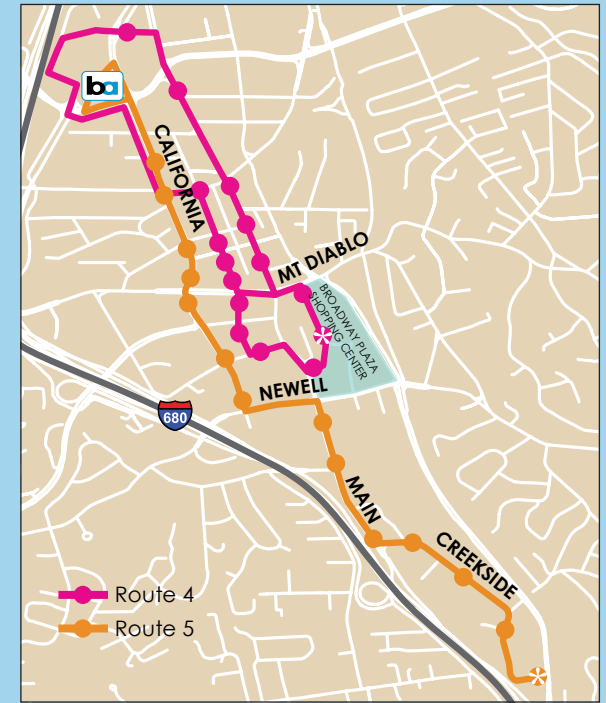

Route 5

Weekdays

Leave BART Walnut Creek	Arrive Creekside	Leave Creekside	Arrive BART Walnut Creek
6:28	6:43	6:43	6:58
6:48	7:03	7:03	7:18
7:08	7:23	7:23	7:38
7:28	7:43	7:43	7:58
7:48	8:03	8:03	8:18
8:08	8:23	8:23	8:38
8:28	8:43	8:43	8:58
9:08	9:23	9:23	9:38
9:53	10:08	10:08	10:23
10:38	10:53	10:53	11:08
11:23	11:38	11:38	11:53
12:08	12:23	12:23	12:38

Note: PM times in **BOLD**.

Leave BART Walnut Creek	Arrive Creekside	Leave Creekside	Arrive BART Walnut Creek
12:53	1:08	1:08	1:23
1:38	1:53	1:53	2:08
2:23	2:38	2:38	2:53
3:08	3:23	3:23	3:38
3:28	3:43	3:43	3:58
3:48	4:03	4:03	4:18
4:08	4:23	4:23	4:38
4:28	4:43	4:43	4:58
4:48	5:03	5:03	5:18
5:08	5:23	5:23	5:38
5:28	5:43	5:43	5:58
5:48	6:03	6:03	6:18
6:08	6:23	6:23	6:38
6:28	6:43	6:43	6:58

Schematic Map

See other side for detailed map

Keep In Touch

Facebook www.facebook.com/cityofwalnutcreek
Twitter www.twitter.com/WalnutCreekGov
Flickr www.flickr.com/photos/cityofwalnutcreek

Resources

City of Walnut Creek www.walnut-creek.org
County Connection www.countyconnection.com
BART www.bart.gov
Transit & Trails www.transitandtrails.org
Bike Routes and Map www.walnut-creek.org/bike
Bay Area Travel Info www.s11.org