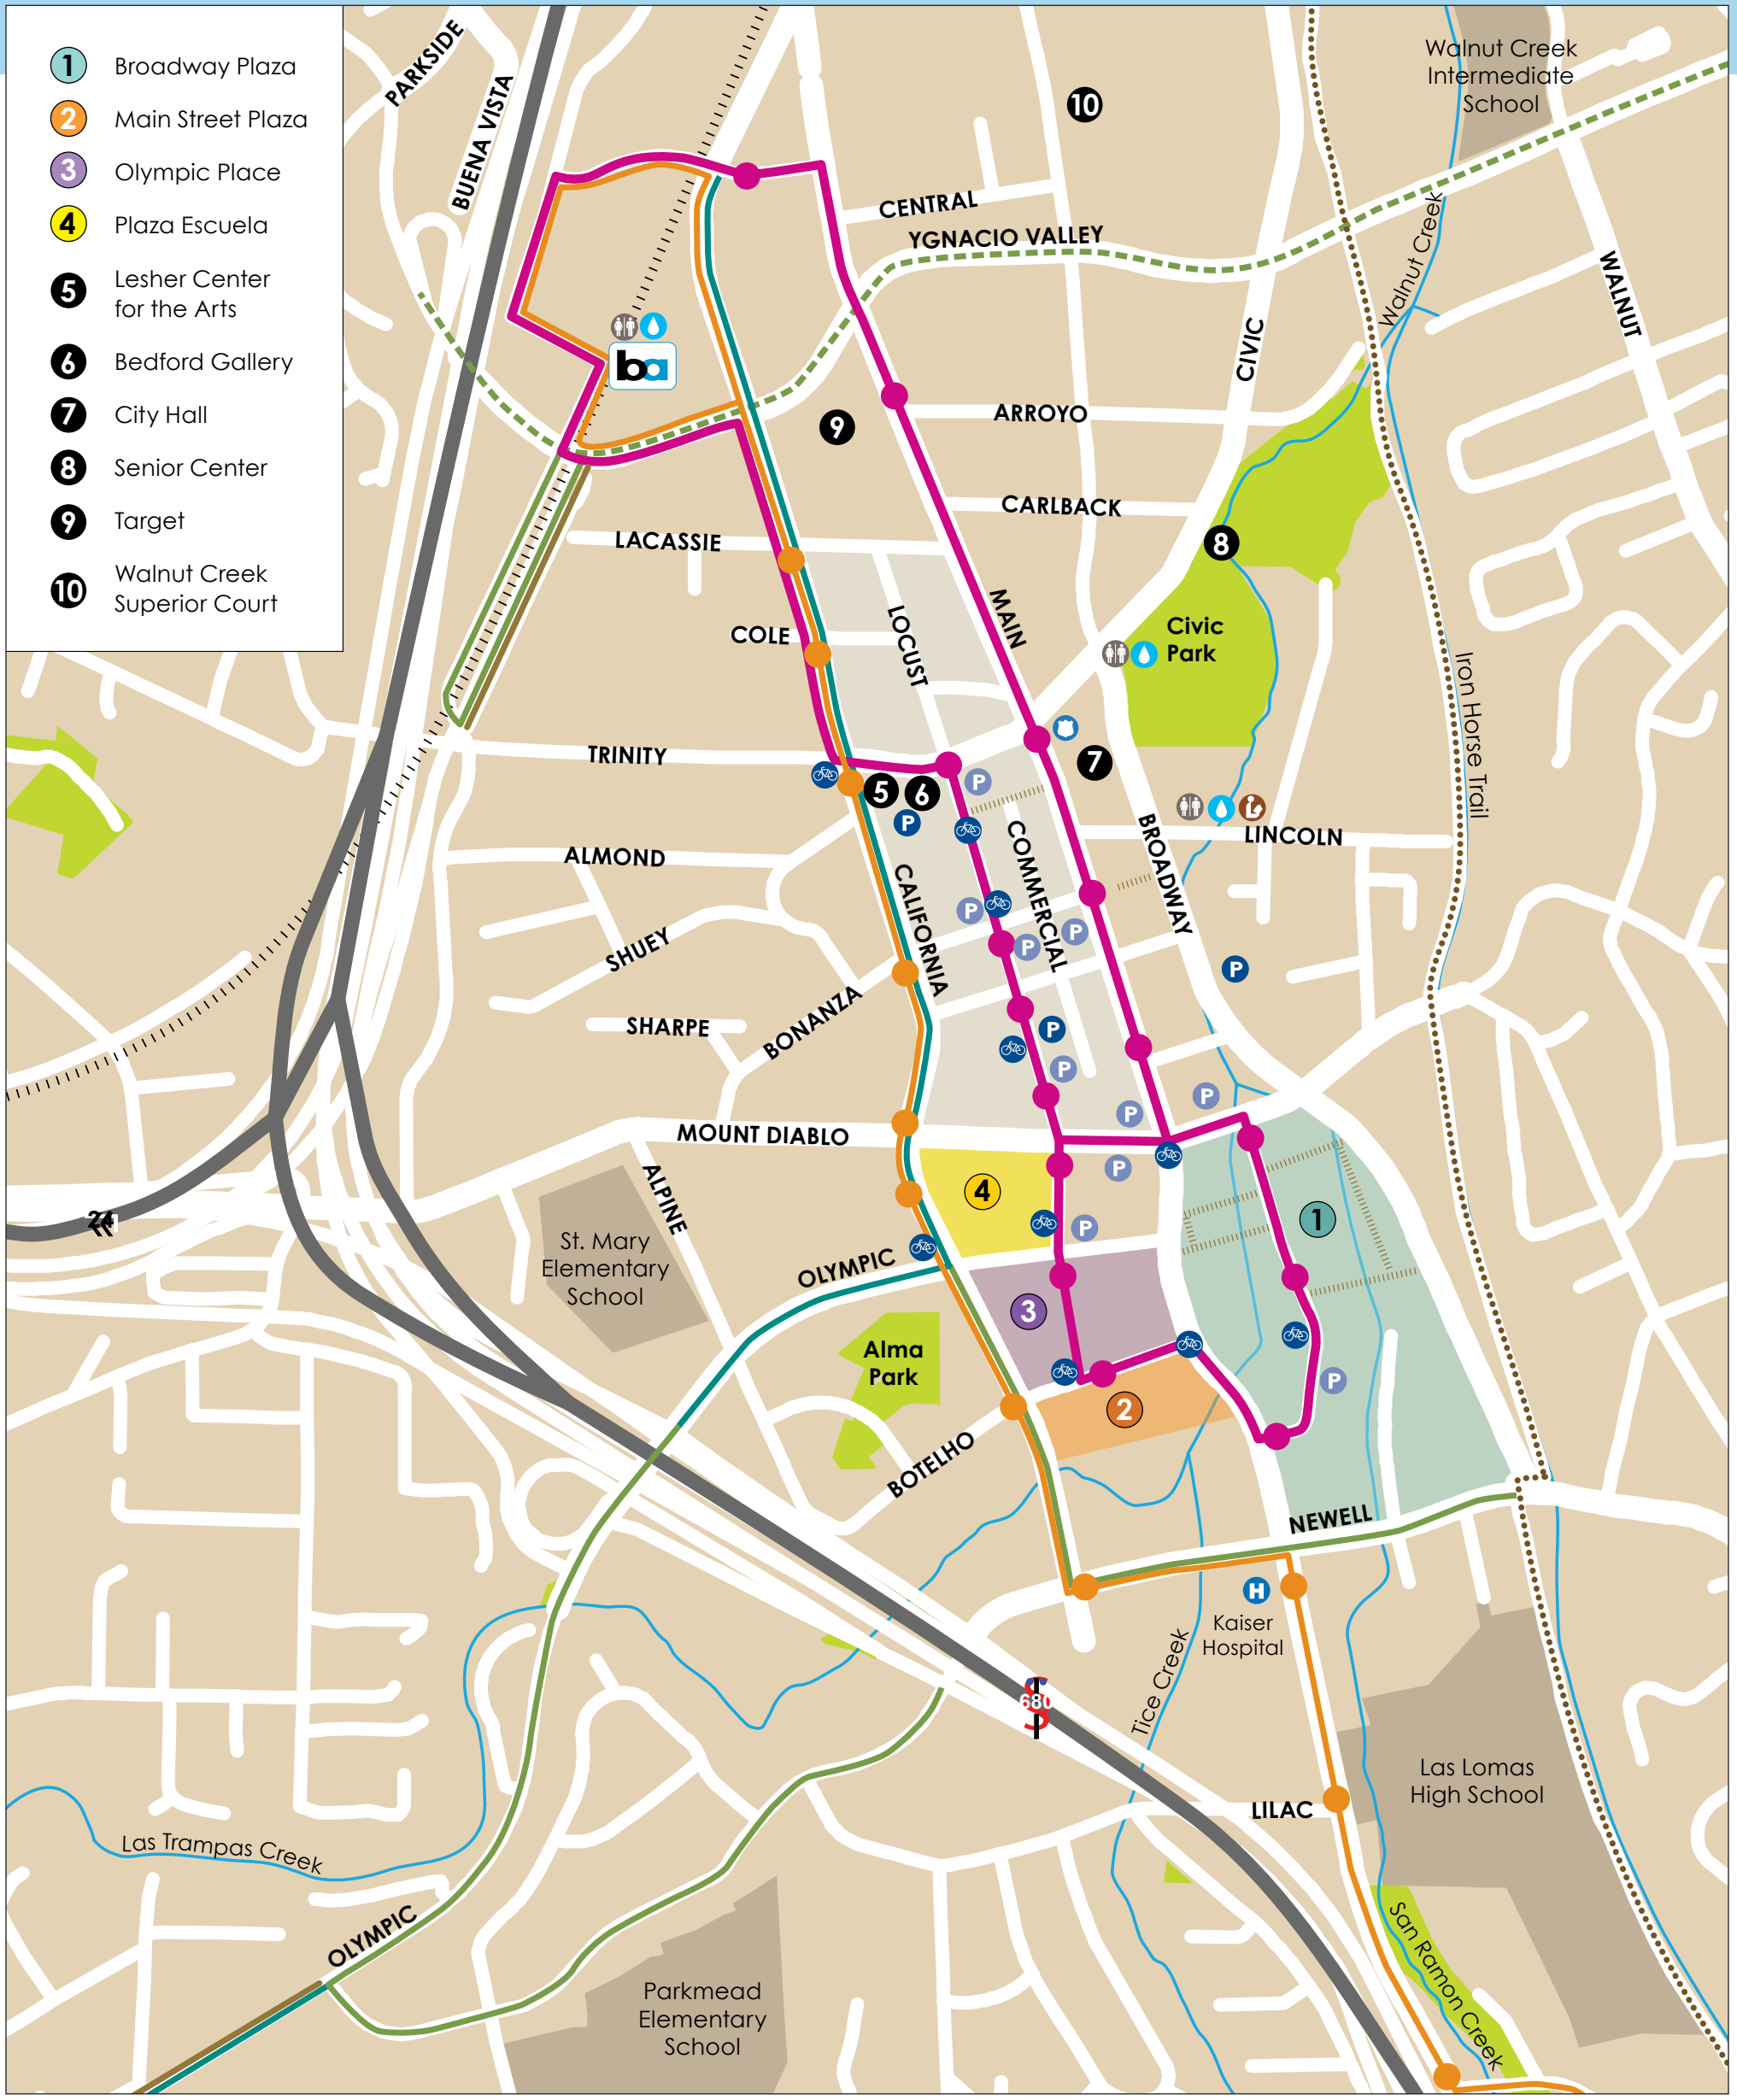

Free Ride Trolley

The City of Walnut Creek supports a number of free transportation options for residents and visitors including the **Route 4** Downtown Trolley, and the **Route 5** Shuttle. The Free Downtown Trolley operates 7 days a week from the Walnut Creek BART Station to various downtown destinations. The Route 5 Shuttle operates from the Walnut Creek BART Station to Creekside Drive Monday through Friday.

Route 5

Weekdays

| Leave BART Walnut Creek | Arrive Creekside | Leave Creekside | Arrive BART Walnut Creek |
|-------------------------|------------------|-----------------|--------------------------|
| 6:28 | 6:43 | 6:43 | 6:58 |
| 6:48 | 7:03 | 7:03 | 7:18 |
| 7:08 | 7:23 | 7:23 | 7:38 |
| 7:28 | 7:43 | 7:43 | 7:58 |
| 7:48 | 8:03 | 8:03 | 8:18 |
| 8:08 | 8:23 | 8:23 | 8:38 |
| 8:28 | 8:43 | 8:43 | 8:58 |
| 9:08 | 9:23 | 9:23 | 9:38 |
| 9:53 | 10:08 | 10:08 | 10:23 |
| 10:38 | 10:53 | 10:53 | 11:08 |
| 11:23 | 11:38 | 11:38 | 11:53 |
| 12:08 | 12:23 | 12:23 | 12:38 |

EXPLORE DOWNTOWN WALNUT CREEK!

- 1 Broadway Plaza
- 2 Main Street Plaza
- 3 Olympic Place
- 4 Plaza Escuela
- 5 Lesher Center for the Arts
- 6 Bedford Gallery
- 7 City Hall
- 8 Senior Center
- 9 Target
- 10 Walnut Creek Superior Court