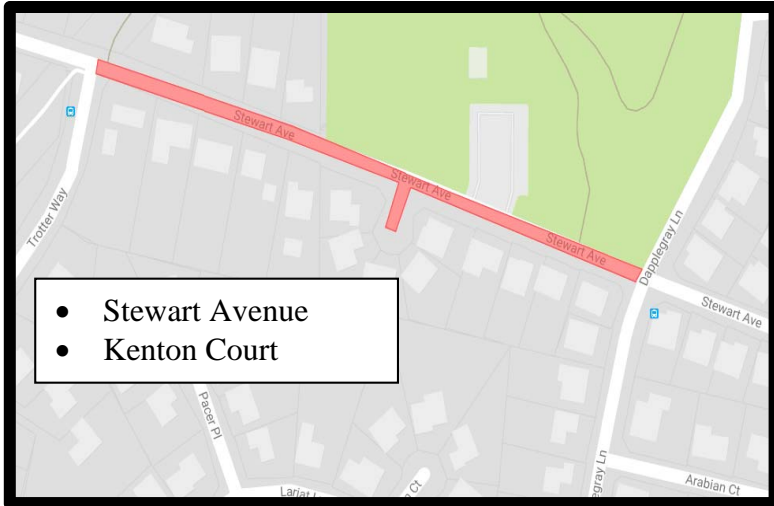

# 2018 Slurry Project

- Buena Vista Avenue

- Arroyo Way

- Newell Hill Place

- Vallecito Lane
- Vallecito Court
- Valleton Court
- Val Aire Place
- Green Oaks Court
- Huntington Way
- Parrot Court
- Natoma Court

- Palmer Road
- Kenilworth Court
- Hillendale Court
- Reddington Court
- Knightwood Court
- Avondale Court

- Stewart Avenue
- Kenton Court

- Craddock Court

- Comistas Drive
- Stonehaven Drive
- Stonehaven Court
- Bowling Green Drive
- Bowling Green Court
- Snowden Court
- Castle Rock Road
- Chantily Court
- Cortina Court
- Burlington Way
- Burlington Court
- Woodstock Court