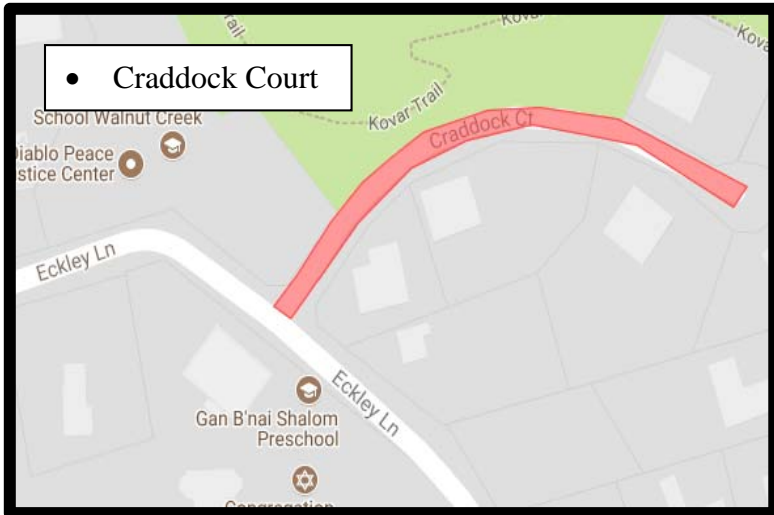

# 2018 Slurry Project

- Buena Vista Avenue

- Arroyo Way

- Newell Hill Place

- Vallecito Lane
- Vallecito Court
- Valleton Court
- Val Aire Place
- Green Oaks Court
- Huntington Way
- Parrot Court
- Natoma Court

- Palmer Road
- Kenilworth Court
- Hillendale Court
- Reddington Court
- Knightwood Court
- Avondale Court

- Stewart Avenue
- Kenton Court

- Craddock Court

- Comistas Drive
- Stonehaven Drive
- Stonehaven Court
- Bowling Green Drive
- Bowling Green Court
- Snowden Court
- Castle Rock Road
- Chantily Court
- Cortina Court
- Burlington Way
- Burlington Court
- Woodstock Court