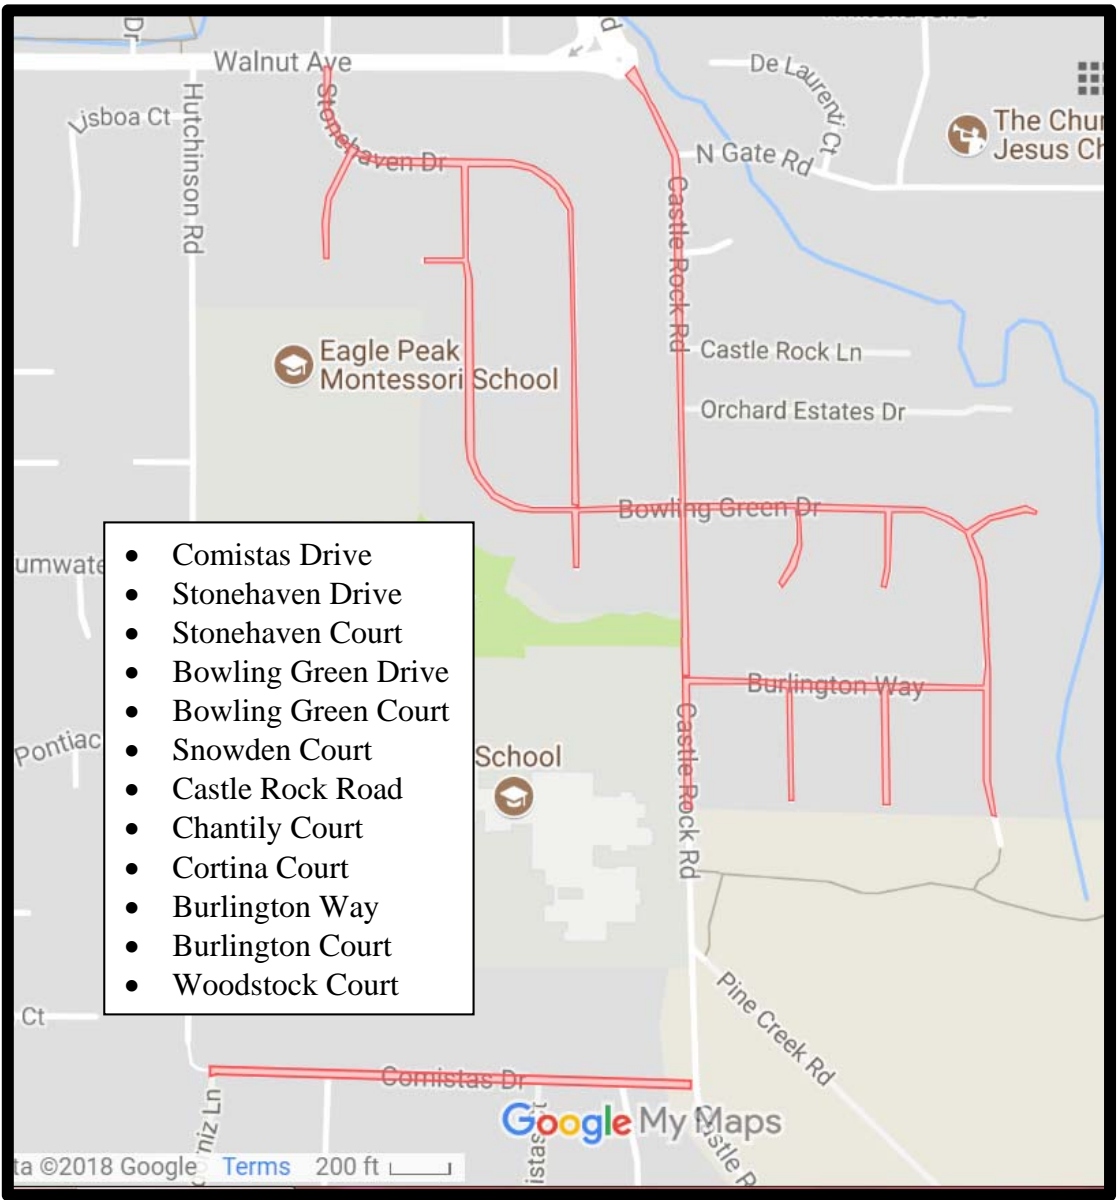

# 2018 Slurry Project

- Buena Vista Avenue

- Arroyo Way

- Newell Hill Place

- Vallecito Lane
- Vallecito Court
- Valleton Court
- Val Aire Place
- Green Oaks Court
- Huntington Way
- Parrot Court
- Natoma Court

- Palmer Road
- Kenilworth Court
- Hillendale Court
- Reddington Court
- Knightwood Court
- Avondale Court

- Stewart Avenue
- Kenton Court

- Craddock Court

- Comistas Drive
- Stonehaven Drive
- Stonehaven Court
- Bowling Green Drive
- Bowling Green Court
- Snowden Court
- Castle Rock Road
- Chantily Court
- Cortina Court
- Burlington Way
- Burlington Court
- Woodstock Court