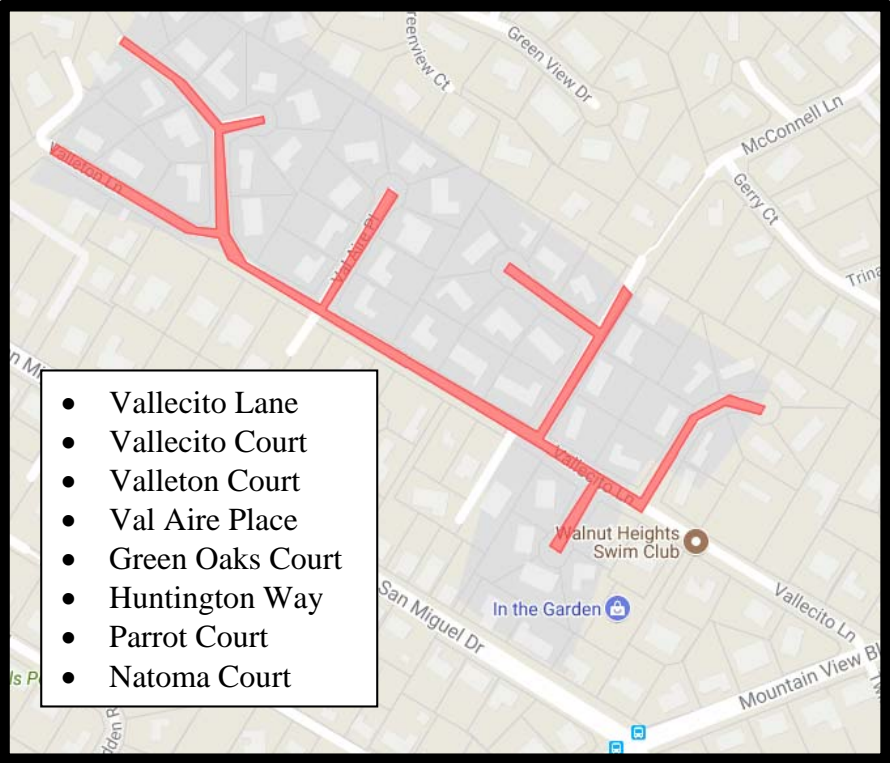

# 2018 Slurry Project

- Buena Vista Avenue

- Arroyo Way

- Newell Hill Place

- Vallecito Lane
- Vallecito Court
- Valleton Court
- Val Aire Place
- Green Oaks Court
- Huntington Way
- Parrot Court
- Natoma Court

- Palmer Road
- Kenilworth Court
- Hillendale Court
- Reddington Court
- Knightwood Court
- Avondale Court

- Stewart Avenue
- Kenton Court

- Craddock Court

- Comistas Drive
- Stonehaven Drive
- Stonehaven Court
- Bowling Green Drive
- Bowling Green Court
- Snowden Court
- Castle Rock Road
- Chantily Court
- Cortina Court
- Burlington Way
- Burlington Court
- Woodstock Court