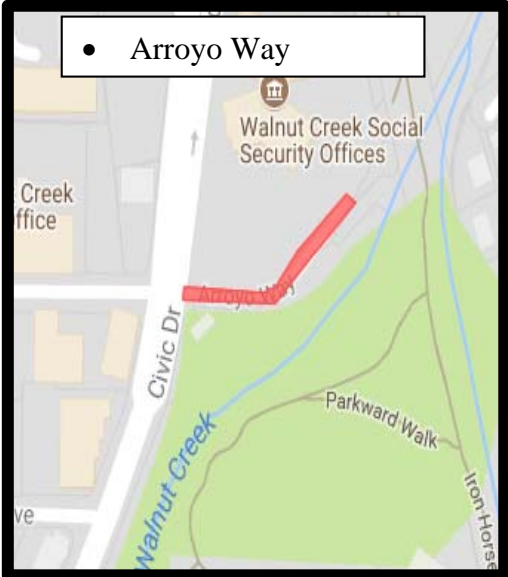

# 2018 Slurry Project

- Buena Vista Avenue

- Arroyo Way

- Newell Hill Place

- Vallecito Lane
- Vallecito Court
- Valleton Court
- Val Aire Place
- Green Oaks Court
- Huntington Way
- Parrot Court
- Natoma Court

- Palmer Road
- Kenilworth Court
- Hillendale Court
- Reddington Court
- Knightwood Court
- Avondale Court

- Stewart Avenue
- Kenton Court

- Craddock Court

- Comistas Drive
- Stonehaven Drive
- Stonehaven Court
- Bowling Green Drive
- Bowling Green Court
- Snowden Court
- Castle Rock Road
- Chantily Court
- Cortina Court
- Burlington Way
- Burlington Court
- Woodstock Court